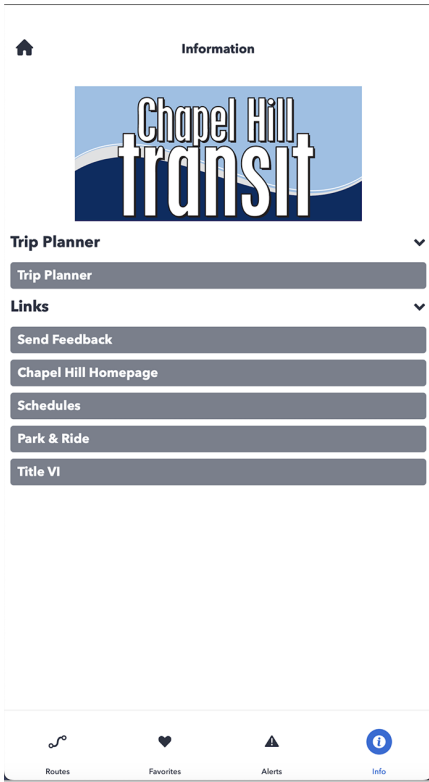

Before
(CH Transit App)

Wireframe
Low Fidelity

Final Design High Fidelity

Wireframe
Low Fidelity

Before
(CH Transit App)

Final Design
High Fidelity

Before
(CH Transit App)

Final Design High Fidelity

Wireframe Low Fidelity

Before
(CH Transit App)

Wireframe
Low Fidelity

Final Design
High Fidelity

Before
(CH Transit App)

Final Design High Fidelity

Wireframe
Low Fidelity

Before
(CH Transit App)