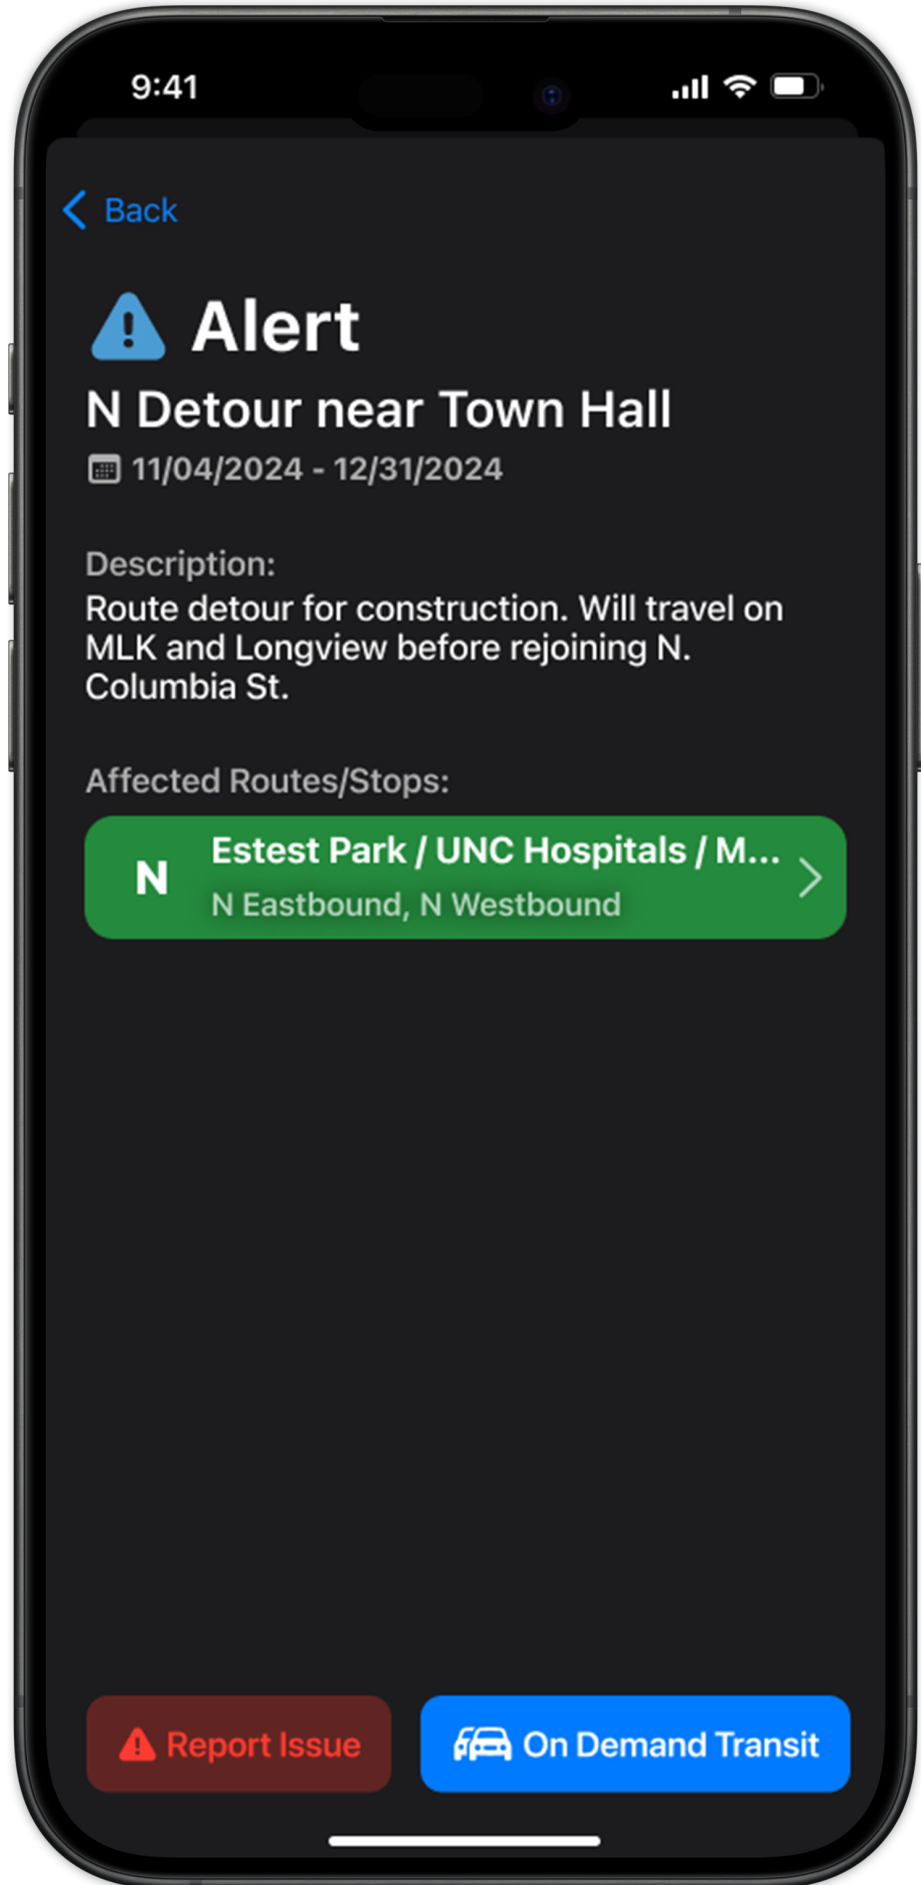

Before
(CH Transit App)

Wireframe
Low Fidelity

Final Design High Fidelity

Wireframe
Low Fidelity

Before
(CH Transit App)

Final Design
High Fidelity

Before
(CH Transit App)

Final Design High Fidelity

Wireframe Low Fidelity

Before
(CH Transit App)

Wireframe
Low Fidelity

Final Design
High Fidelity

Before
(CH Transit App)

Final Design High Fidelity

Wireframe
Low Fidelity

Before
(CH Transit App)

Final Design High Fidelity

Wireframe
Low Fidelity

Before
(CH Transit App)

Final Design High Fidelity

Wireframe Low Fidelity