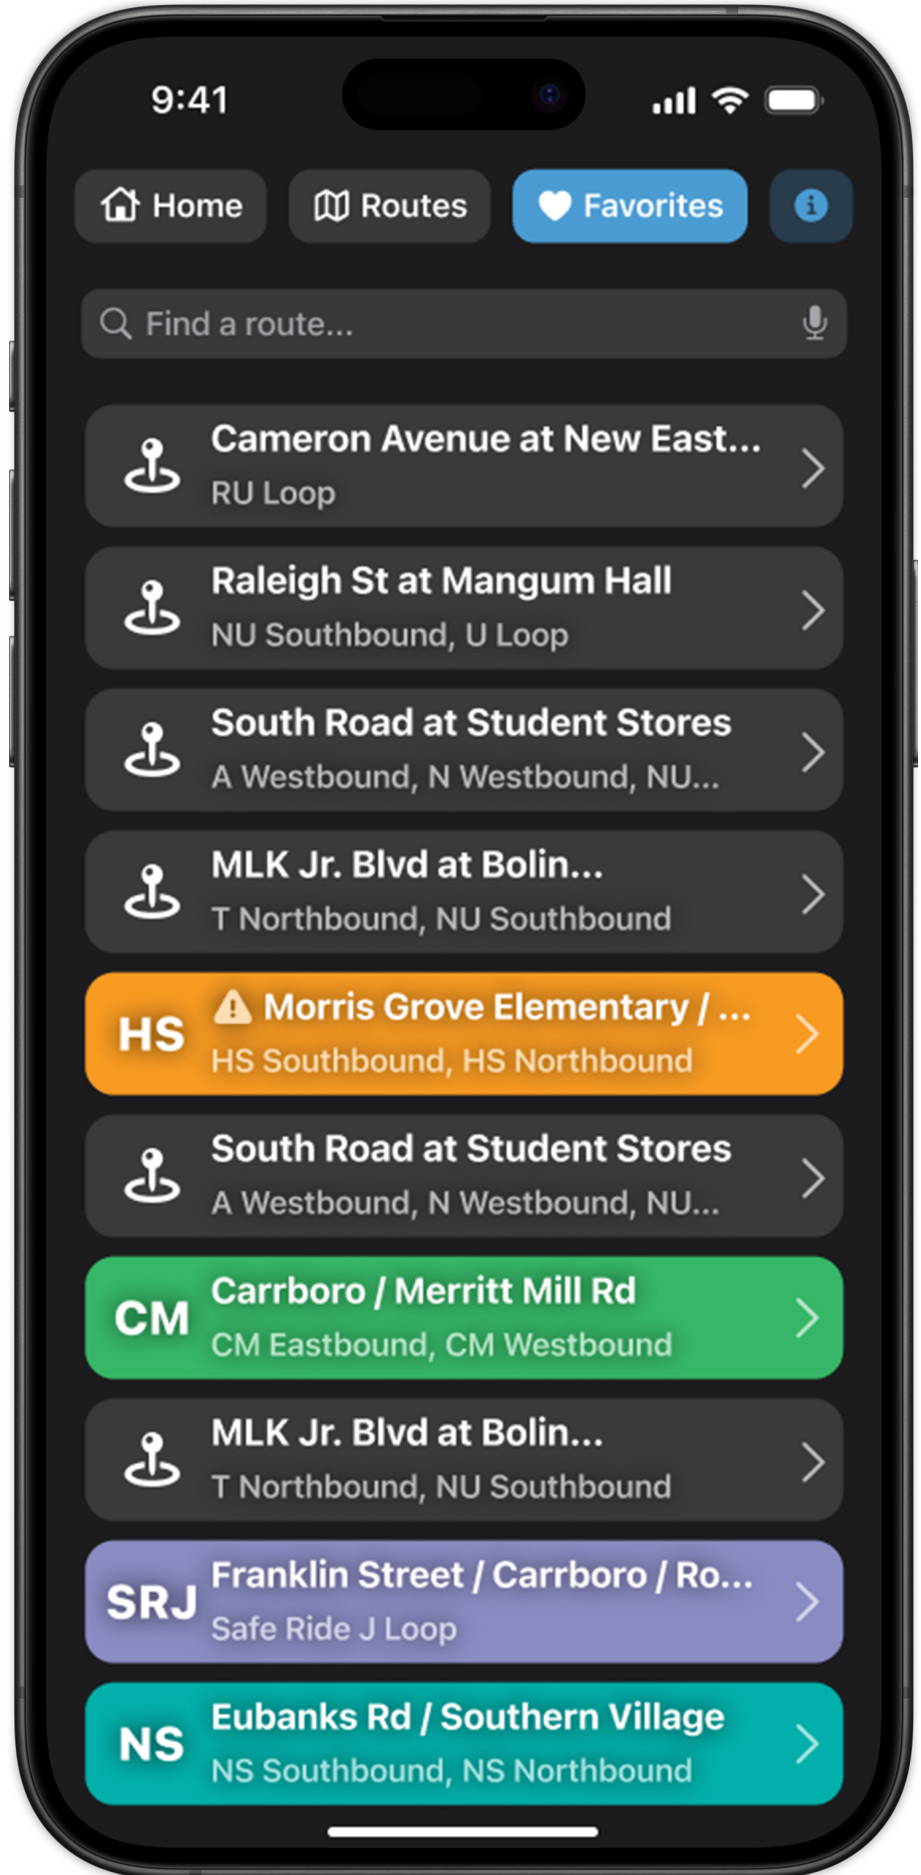

Before
(CH Transit App)

Wireframe
Low Fidelity

Final Design High Fidelity

Wireframe
Low Fidelity

Before
(CH Transit App)

Final Design
High Fidelity

Before
(CH Transit App)

Final Design High Fidelity

Wireframe Low Fidelity

Before
(CH Transit App)

Wireframe
Low Fidelity

Final Design
High Fidelity

Before
(CH Transit App)

Final Design High Fidelity

Wireframe
Low Fidelity

Before
(CH Transit App)

Final Design High Fidelity

Wireframe
Low Fidelity

Before
(CH Transit App)

Final Design High Fidelity

Wireframe Low Fidelity