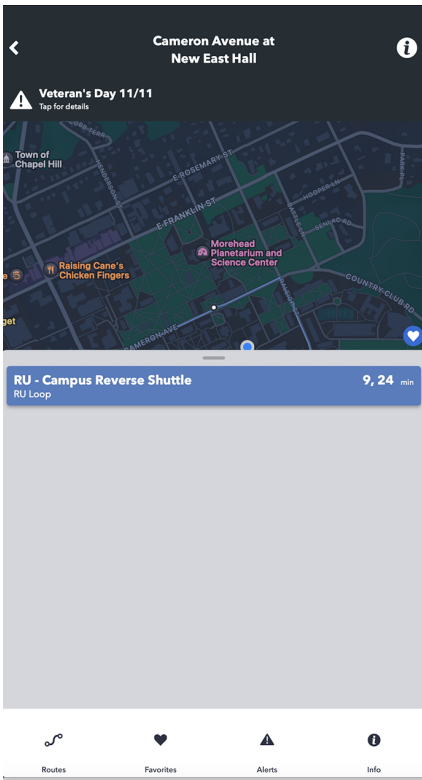

Before
(CH Transit App)

Wireframe
Low Fidelity

Final Design High Fidelity

Wireframe
Low Fidelity

Before
(CH Transit App)

Final Design
High Fidelity

Before
(CH Transit App)

Final Design High Fidelity

Wireframe Low Fidelity

Before
(CH Transit App)

Wireframe
Low Fidelity

Final Design
High Fidelity

Before
(CH Transit App)

Final Design High Fidelity

Wireframe
Low Fidelity

Before
(CH Transit App)

Final Design High Fidelity

Wireframe
Low Fidelity

Before
(CH Transit App)

Final Design High Fidelity

Wireframe Low Fidelity