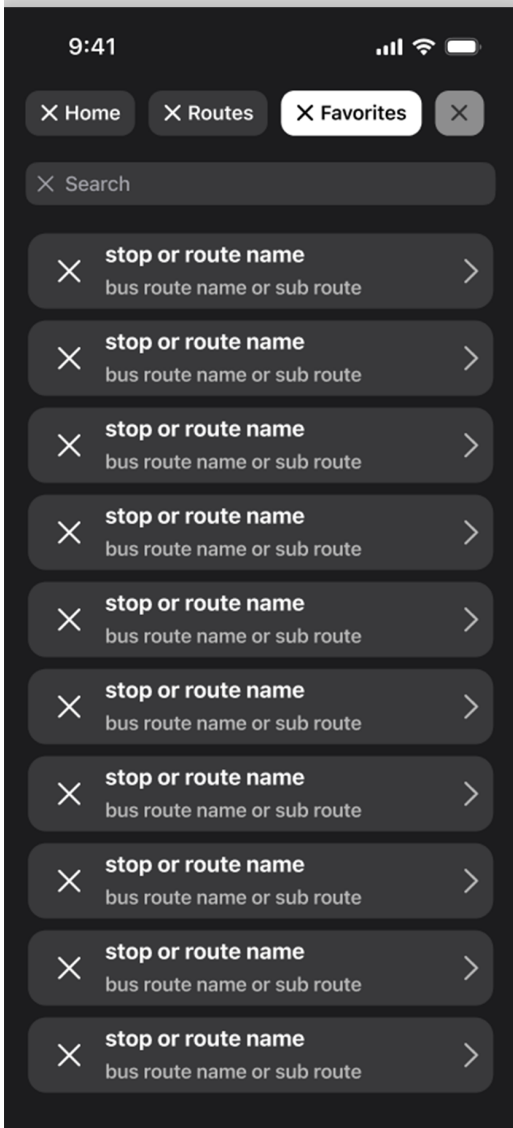

Before
(CH Transit App)

Wireframe
Low Fidelity

Final Design High Fidelity

Wireframe
Low Fidelity

Before
(CH Transit App)

Final Design
High Fidelity

Before
(CH Transit App)

Final Design High Fidelity

Wireframe Low Fidelity

Before
(CH Transit App)

Wireframe
Low Fidelity

Final Design
High Fidelity

Before
(CH Transit App)

Final Design High Fidelity

Wireframe
Low Fidelity

Before
(CH Transit App)

Final Design High Fidelity

Wireframe
Low Fidelity

Before
(CH Transit App)

Final Design High Fidelity

Wireframe Low Fidelity