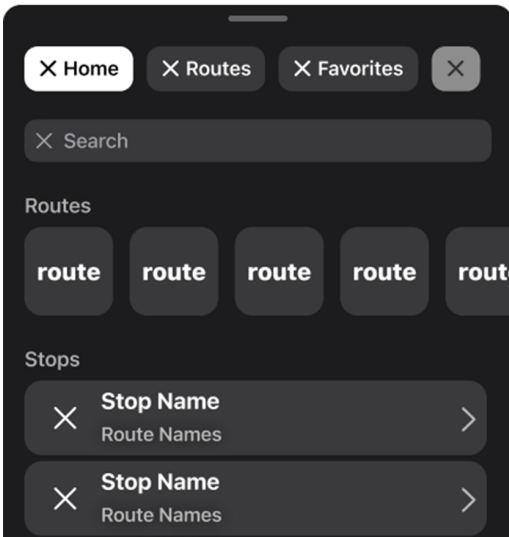

Before
(CH Transit App)

Wireframe
Low Fidelity

Final Design High Fidelity

Wireframe
Low Fidelity

Before
(CH Transit App)

Final Design
High Fidelity

Before
(CH Transit App)

Final Design High Fidelity

Wireframe Low Fidelity

Before
(CH Transit App)

Wireframe
Low Fidelity

Final Design
High Fidelity

Before
(CH Transit App)

Final Design High Fidelity

Wireframe
Low Fidelity

Before
(CH Transit App)

Final Design High Fidelity

Wireframe
Low Fidelity

Before
(CH Transit App)

Final Design High Fidelity

Wireframe Low Fidelity