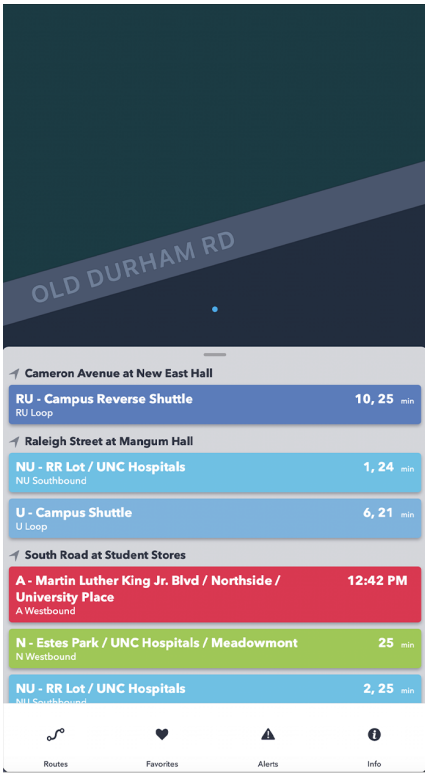

Before
(CH Transit App)

Wireframe
Low Fidelity

Final Design High Fidelity

Wireframe
Low Fidelity

Before
(CH Transit App)

Final Design
High Fidelity

Before
(CH Transit App)

Final Design High Fidelity

Wireframe Low Fidelity

Before
(CH Transit App)

Wireframe
Low Fidelity

Final Design
High Fidelity

Before
(CH Transit App)

Final Design High Fidelity

Wireframe
Low Fidelity

Before
(CH Transit App)

Final Design High Fidelity

Wireframe
Low Fidelity

Before
(CH Transit App)

Final Design High Fidelity

Wireframe Low Fidelity