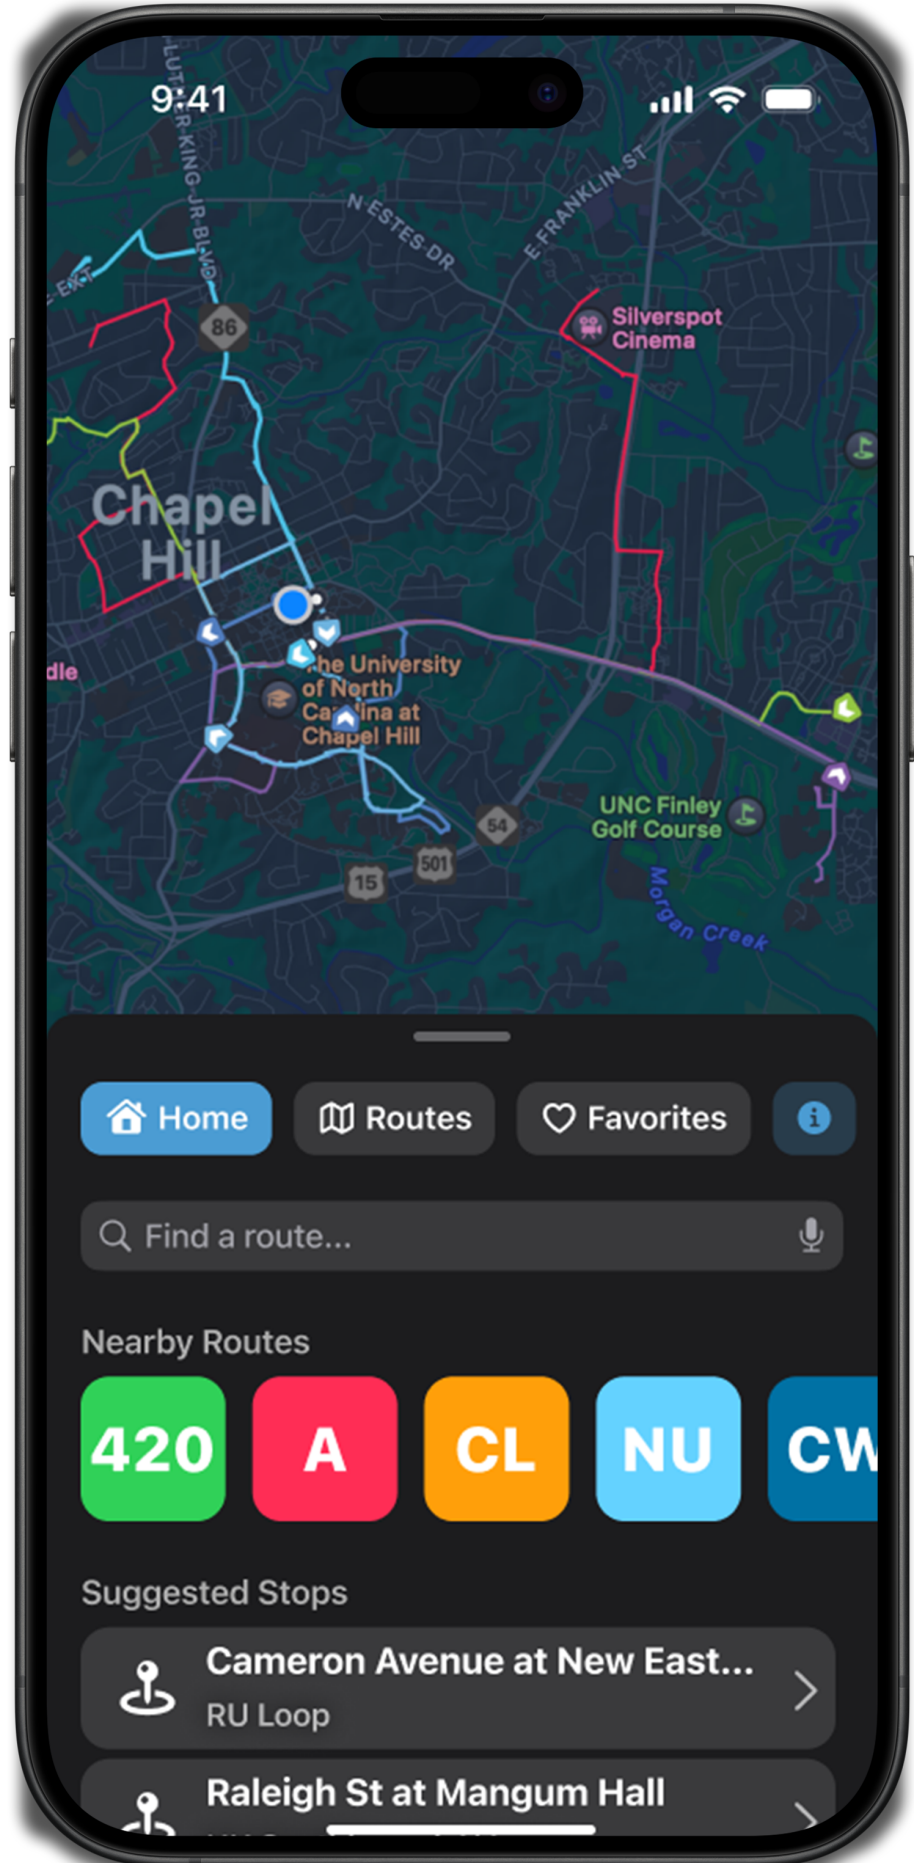

Before
(CH Transit App)

Wireframe
Low Fidelity

Final Design High Fidelity

Wireframe
Low Fidelity

Before
(CH Transit App)

Final Design
High Fidelity

Before
(CH Transit App)

Final Design High Fidelity

Wireframe Low Fidelity

Before
(CH Transit App)

Wireframe
Low Fidelity

Final Design
High Fidelity

Before
(CH Transit App)

Final Design High Fidelity

Wireframe
Low Fidelity

Before
(CH Transit App)

Final Design High Fidelity

Wireframe
Low Fidelity

Before
(CH Transit App)

Final Design High Fidelity

Wireframe Low Fidelity