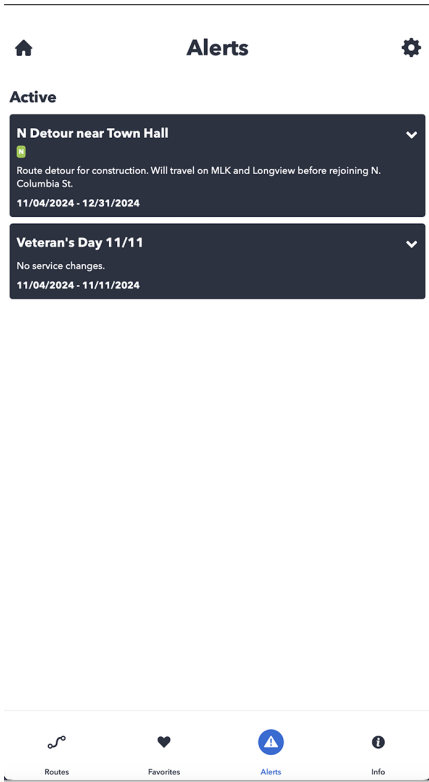

Before
(CH Transit App)

Wireframe
Low Fidelity

Final Design High Fidelity

Wireframe
Low Fidelity

Before
(CH Transit App)

Final Design
High Fidelity

Before
(CH Transit App)

Final Design High Fidelity

Wireframe Low Fidelity

Before
(CH Transit App)

Wireframe
Low Fidelity

Final Design
High Fidelity

Before
(CH Transit App)

Final Design High Fidelity

Wireframe
Low Fidelity

Before
(CH Transit App)

Final Design High Fidelity

Wireframe
Low Fidelity

Before
(CH Transit App)

Final Design High Fidelity

Wireframe Low Fidelity