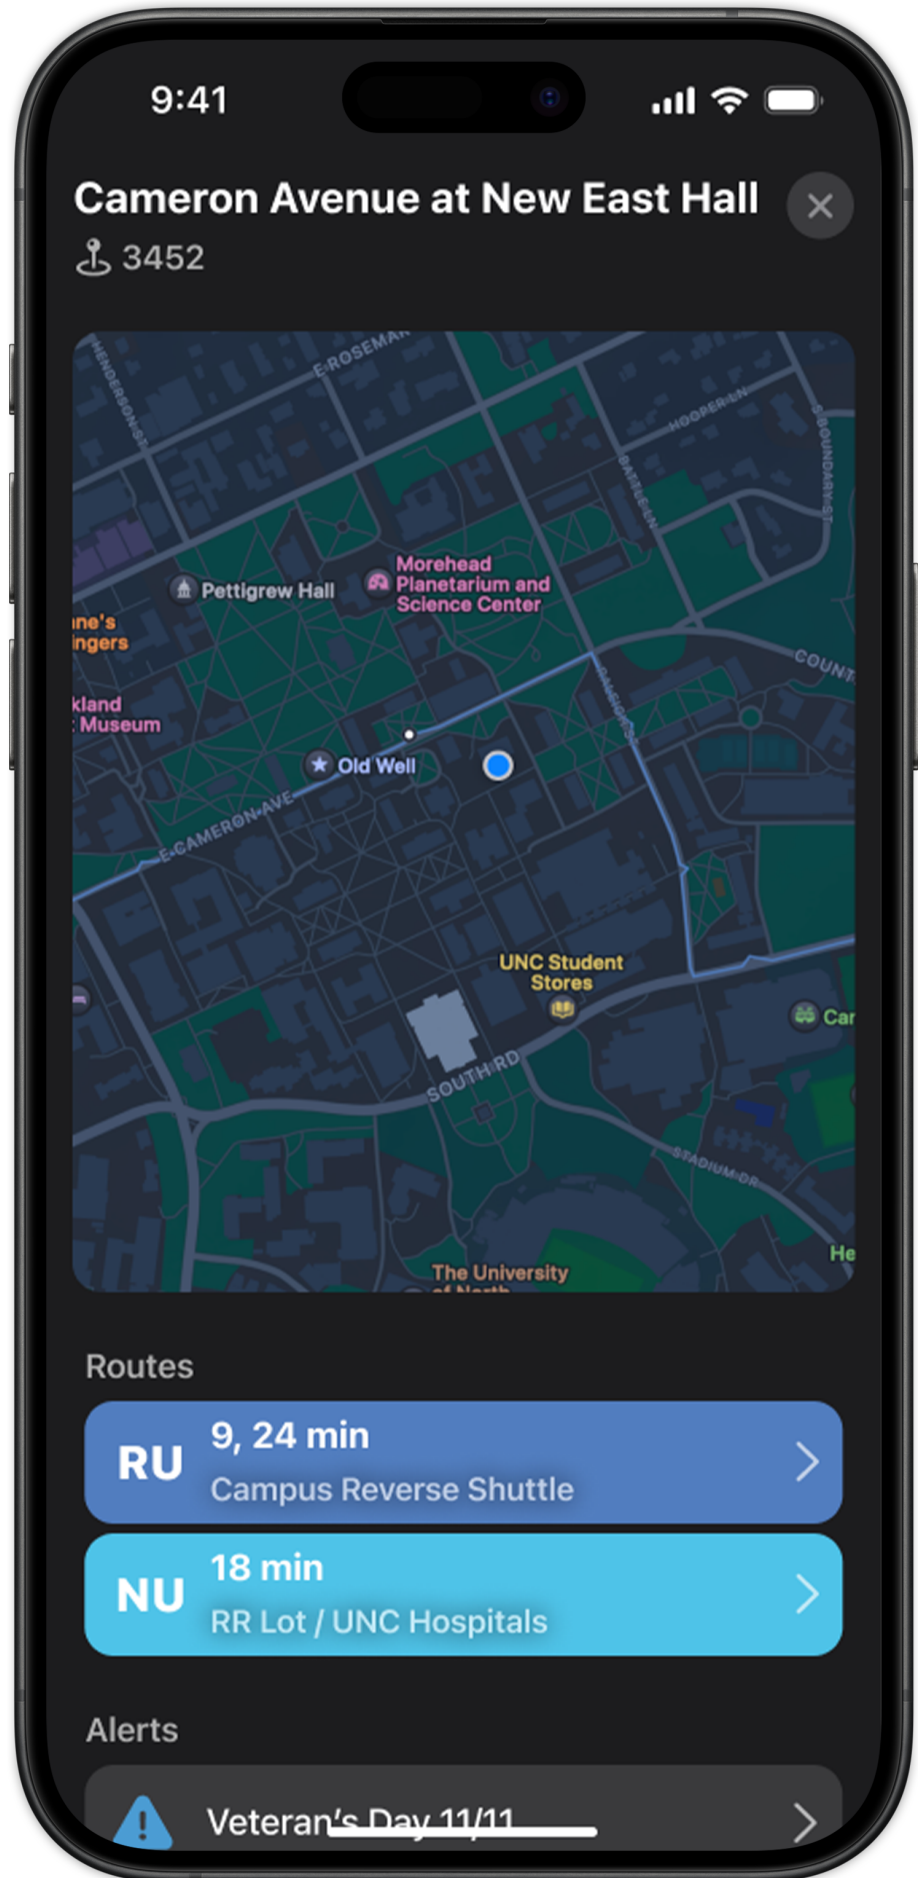

Before
(CH Transit App)

Wireframe
Low Fidelity

Final Design High Fidelity

Wireframe
Low Fidelity

Before
(CH Transit App)

Final Design
High Fidelity

Before
(CH Transit App)

Final Design High Fidelity

Wireframe Low Fidelity

Before
(CH Transit App)

Wireframe
Low Fidelity

Final Design
High Fidelity

Before
(CH Transit App)

Final Design High Fidelity

Wireframe
Low Fidelity

Before
(CH Transit App)

Final Design High Fidelity

Wireframe
Low Fidelity

Before
(CH Transit App)

Final Design High Fidelity

Wireframe Low Fidelity