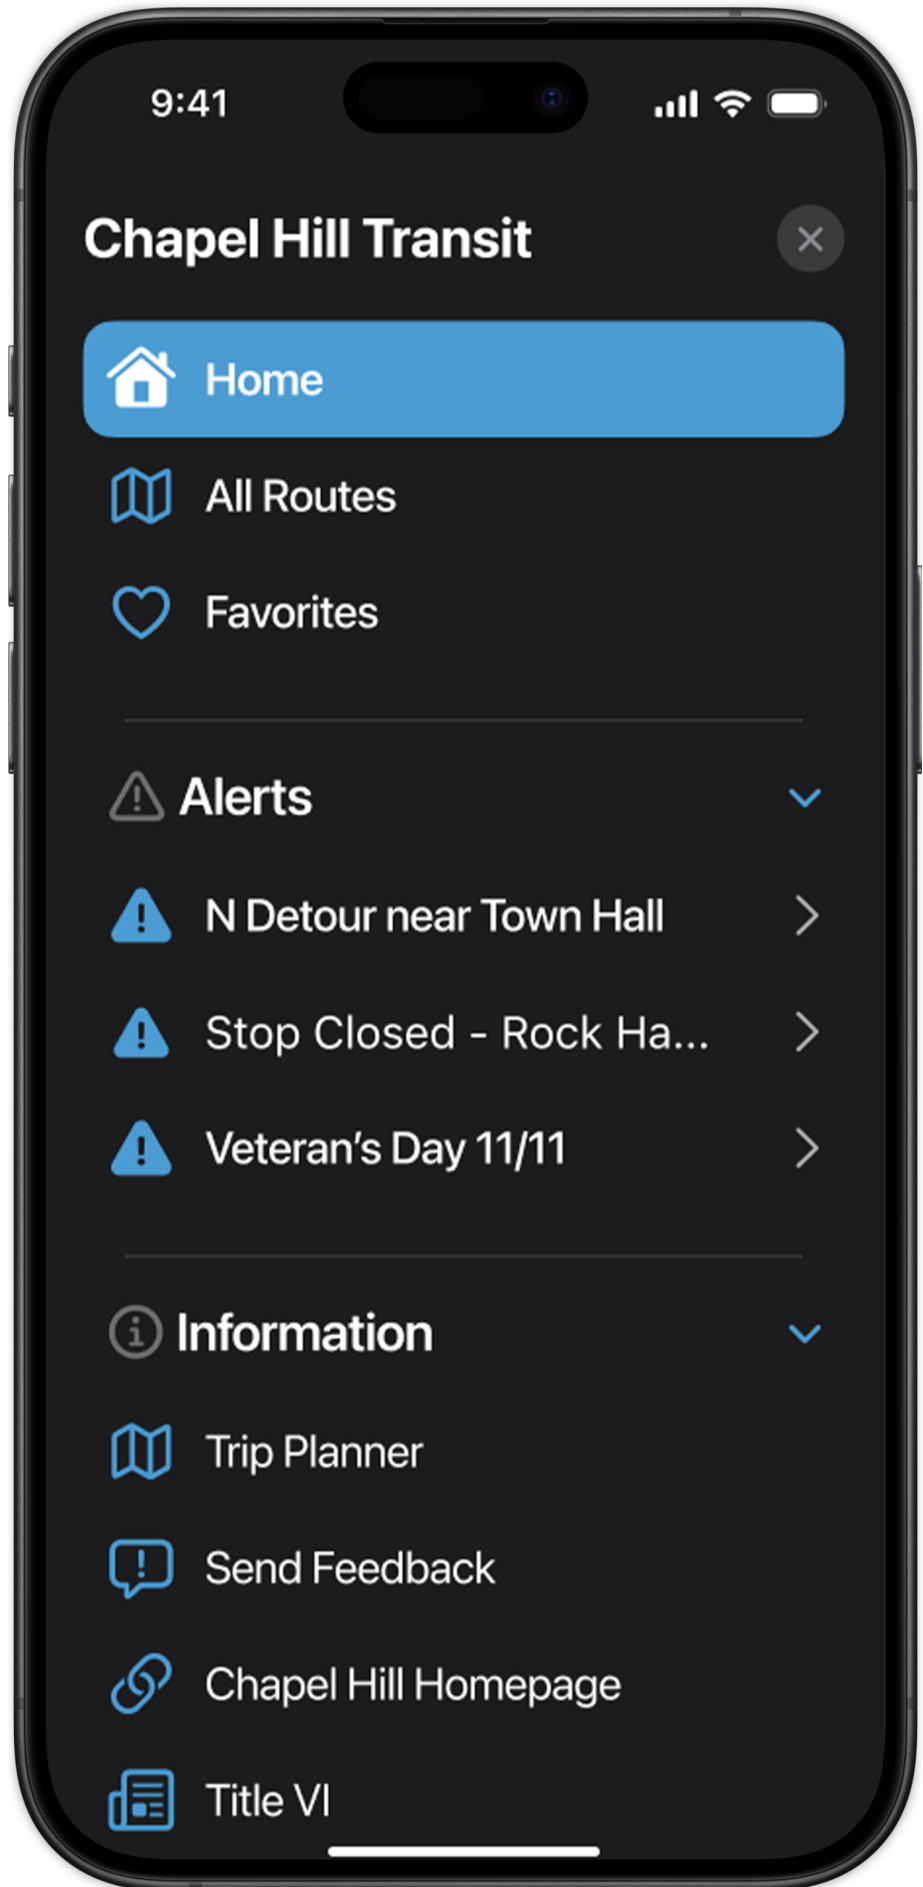

Before
(CH Transit App)

Wireframe
Low Fidelity

Final Design High Fidelity

Wireframe
Low Fidelity

Before
(CH Transit App)

Final Design
High Fidelity

Before
(CH Transit App)

Final Design High Fidelity

Wireframe Low Fidelity

Before
(CH Transit App)

Wireframe
Low Fidelity

Final Design
High Fidelity

Before
(CH Transit App)

Final Design High Fidelity

Wireframe
Low Fidelity

Before
(CH Transit App)

Final Design High Fidelity

Wireframe
Low Fidelity

Before
(CH Transit App)

Final Design High Fidelity

Wireframe Low Fidelity