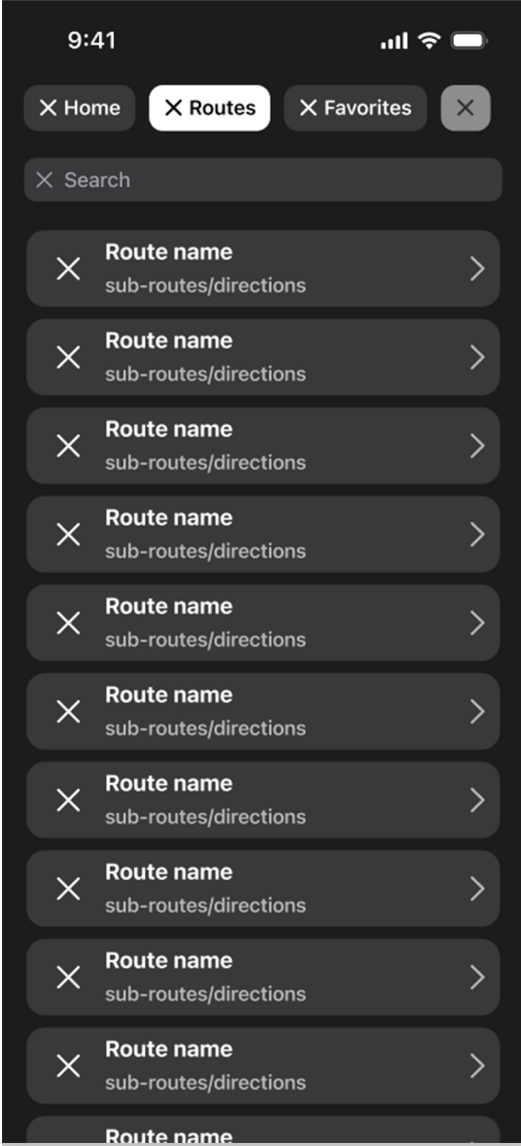

Before
(CH Transit App)

Wireframe
Low Fidelity

Final Design High Fidelity

Wireframe
Low Fidelity

Before
(CH Transit App)

Final Design
High Fidelity

Before
(CH Transit App)

Final Design High Fidelity

Wireframe Low Fidelity

Before
(CH Transit App)

Wireframe
Low Fidelity

Final Design
High Fidelity

Before
(CH Transit App)

Final Design High Fidelity

Wireframe
Low Fidelity

Before
(CH Transit App)

Final Design High Fidelity

Wireframe
Low Fidelity

Before
(CH Transit App)

Final Design High Fidelity

Wireframe Low Fidelity