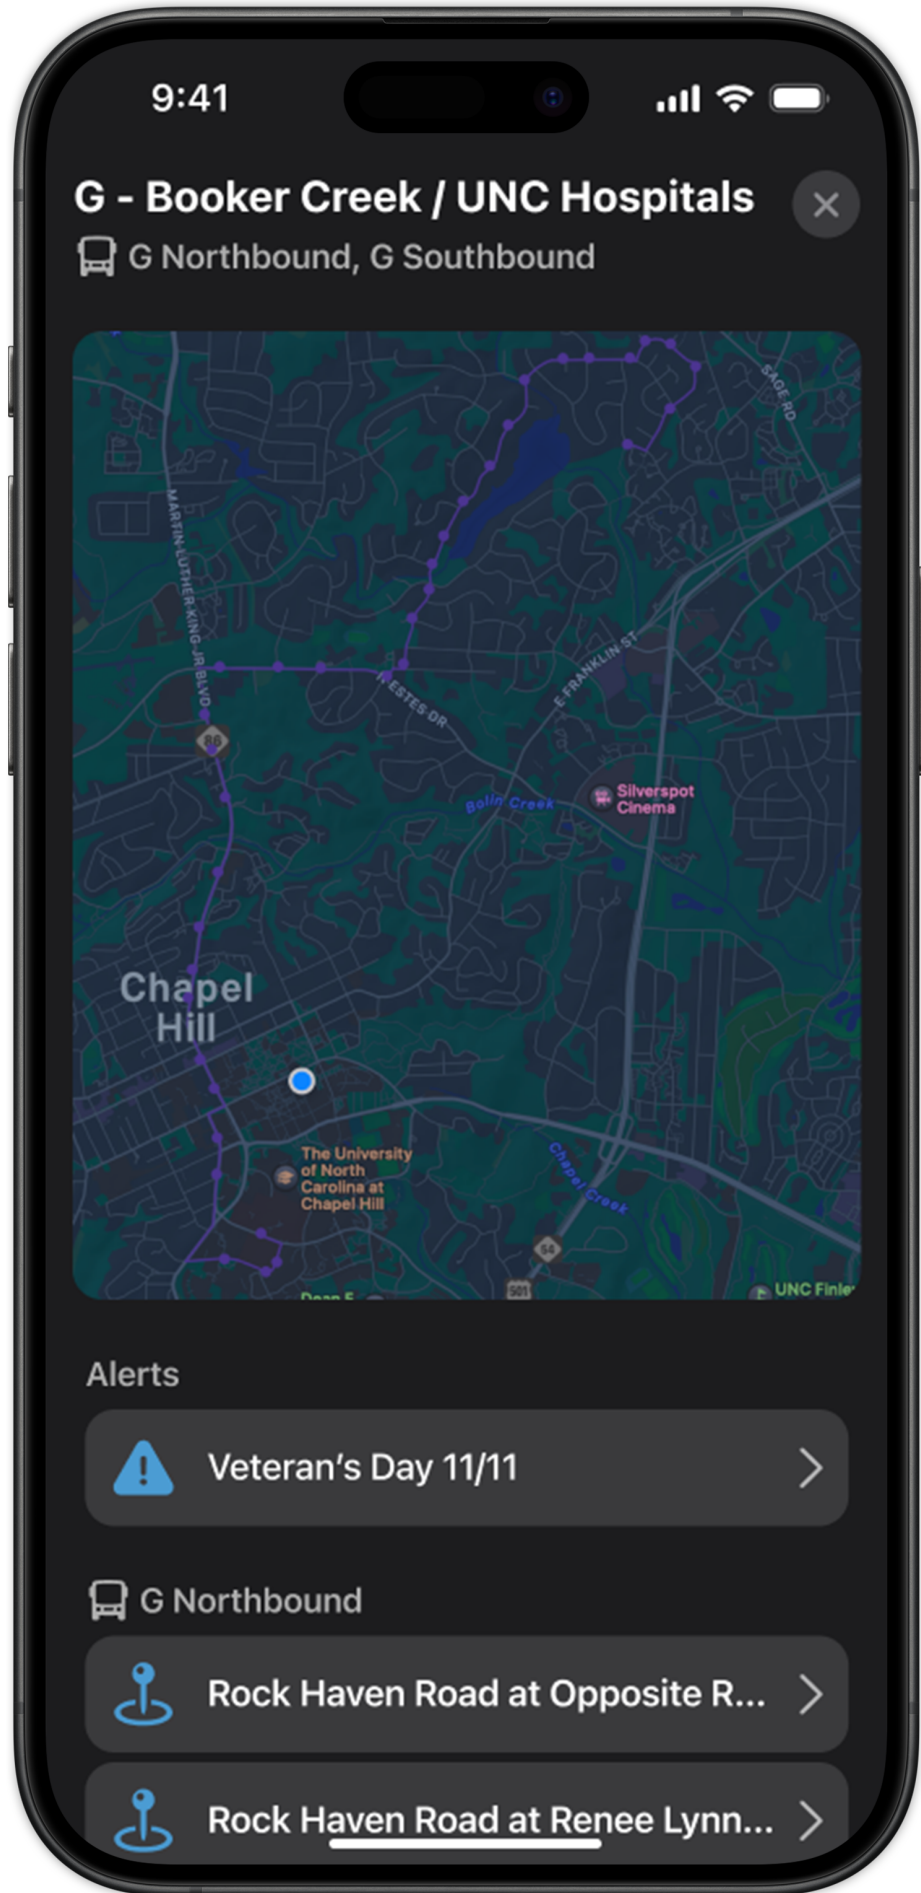

Before
(CH Transit App)

Wireframe
Low Fidelity

Final Design High Fidelity

Wireframe
Low Fidelity

Before
(CH Transit App)

Final Design
High Fidelity

Before
(CH Transit App)

Final Design High Fidelity

Wireframe Low Fidelity

Before
(CH Transit App)

Wireframe
Low Fidelity

Final Design
High Fidelity

Before
(CH Transit App)

Final Design High Fidelity

Wireframe
Low Fidelity

Before
(CH Transit App)

Final Design High Fidelity

Wireframe
Low Fidelity

Before
(CH Transit App)

Final Design High Fidelity

Wireframe Low Fidelity