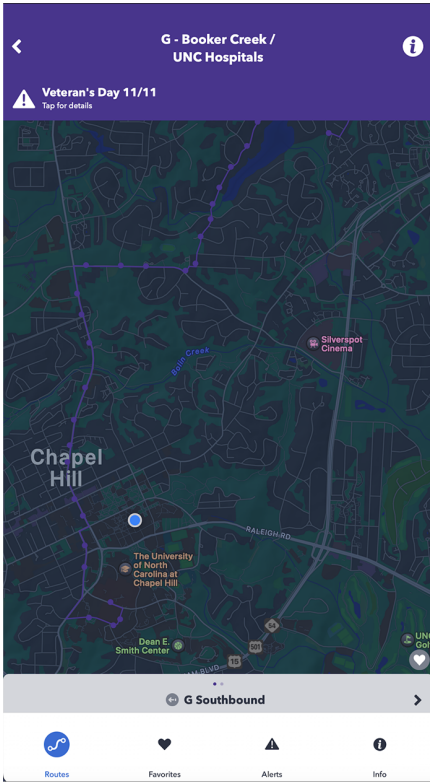

Before
(CH Transit App)

Wireframe
Low Fidelity

Final Design High Fidelity

Wireframe
Low Fidelity

Before
(CH Transit App)

Final Design
High Fidelity

Before
(CH Transit App)

Final Design High Fidelity

Wireframe Low Fidelity

Before
(CH Transit App)

Wireframe
Low Fidelity

Final Design
High Fidelity

Before
(CH Transit App)

Final Design High Fidelity

Wireframe
Low Fidelity

Before
(CH Transit App)

Final Design High Fidelity

Wireframe
Low Fidelity

Before
(CH Transit App)

Final Design High Fidelity

Wireframe Low Fidelity