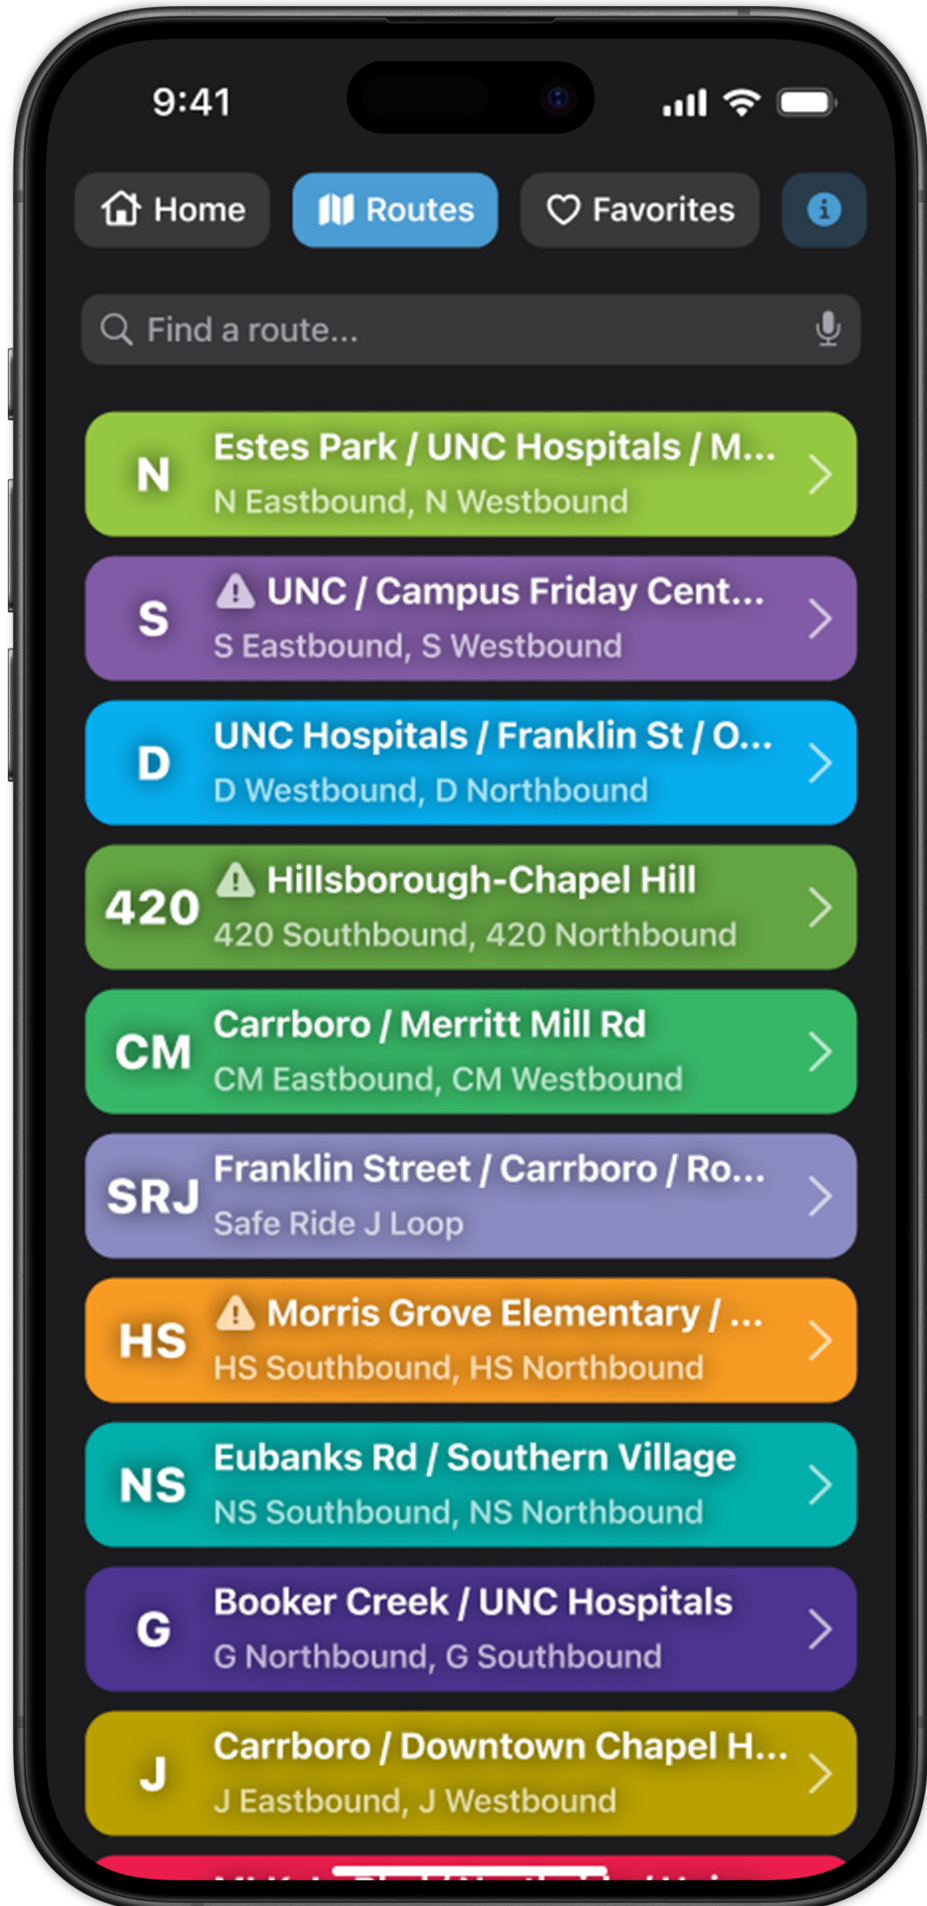

Before
(CH Transit App)

Wireframe
Low Fidelity

Final Design High Fidelity

Wireframe
Low Fidelity

Before
(CH Transit App)

Final Design
High Fidelity

Before
(CH Transit App)

Final Design High Fidelity

Wireframe Low Fidelity

Before
(CH Transit App)

Wireframe
Low Fidelity

Final Design
High Fidelity

Before
(CH Transit App)

Final Design High Fidelity

Wireframe
Low Fidelity

Before
(CH Transit App)

Final Design High Fidelity

Wireframe
Low Fidelity

Before
(CH Transit App)

Final Design High Fidelity

Wireframe Low Fidelity